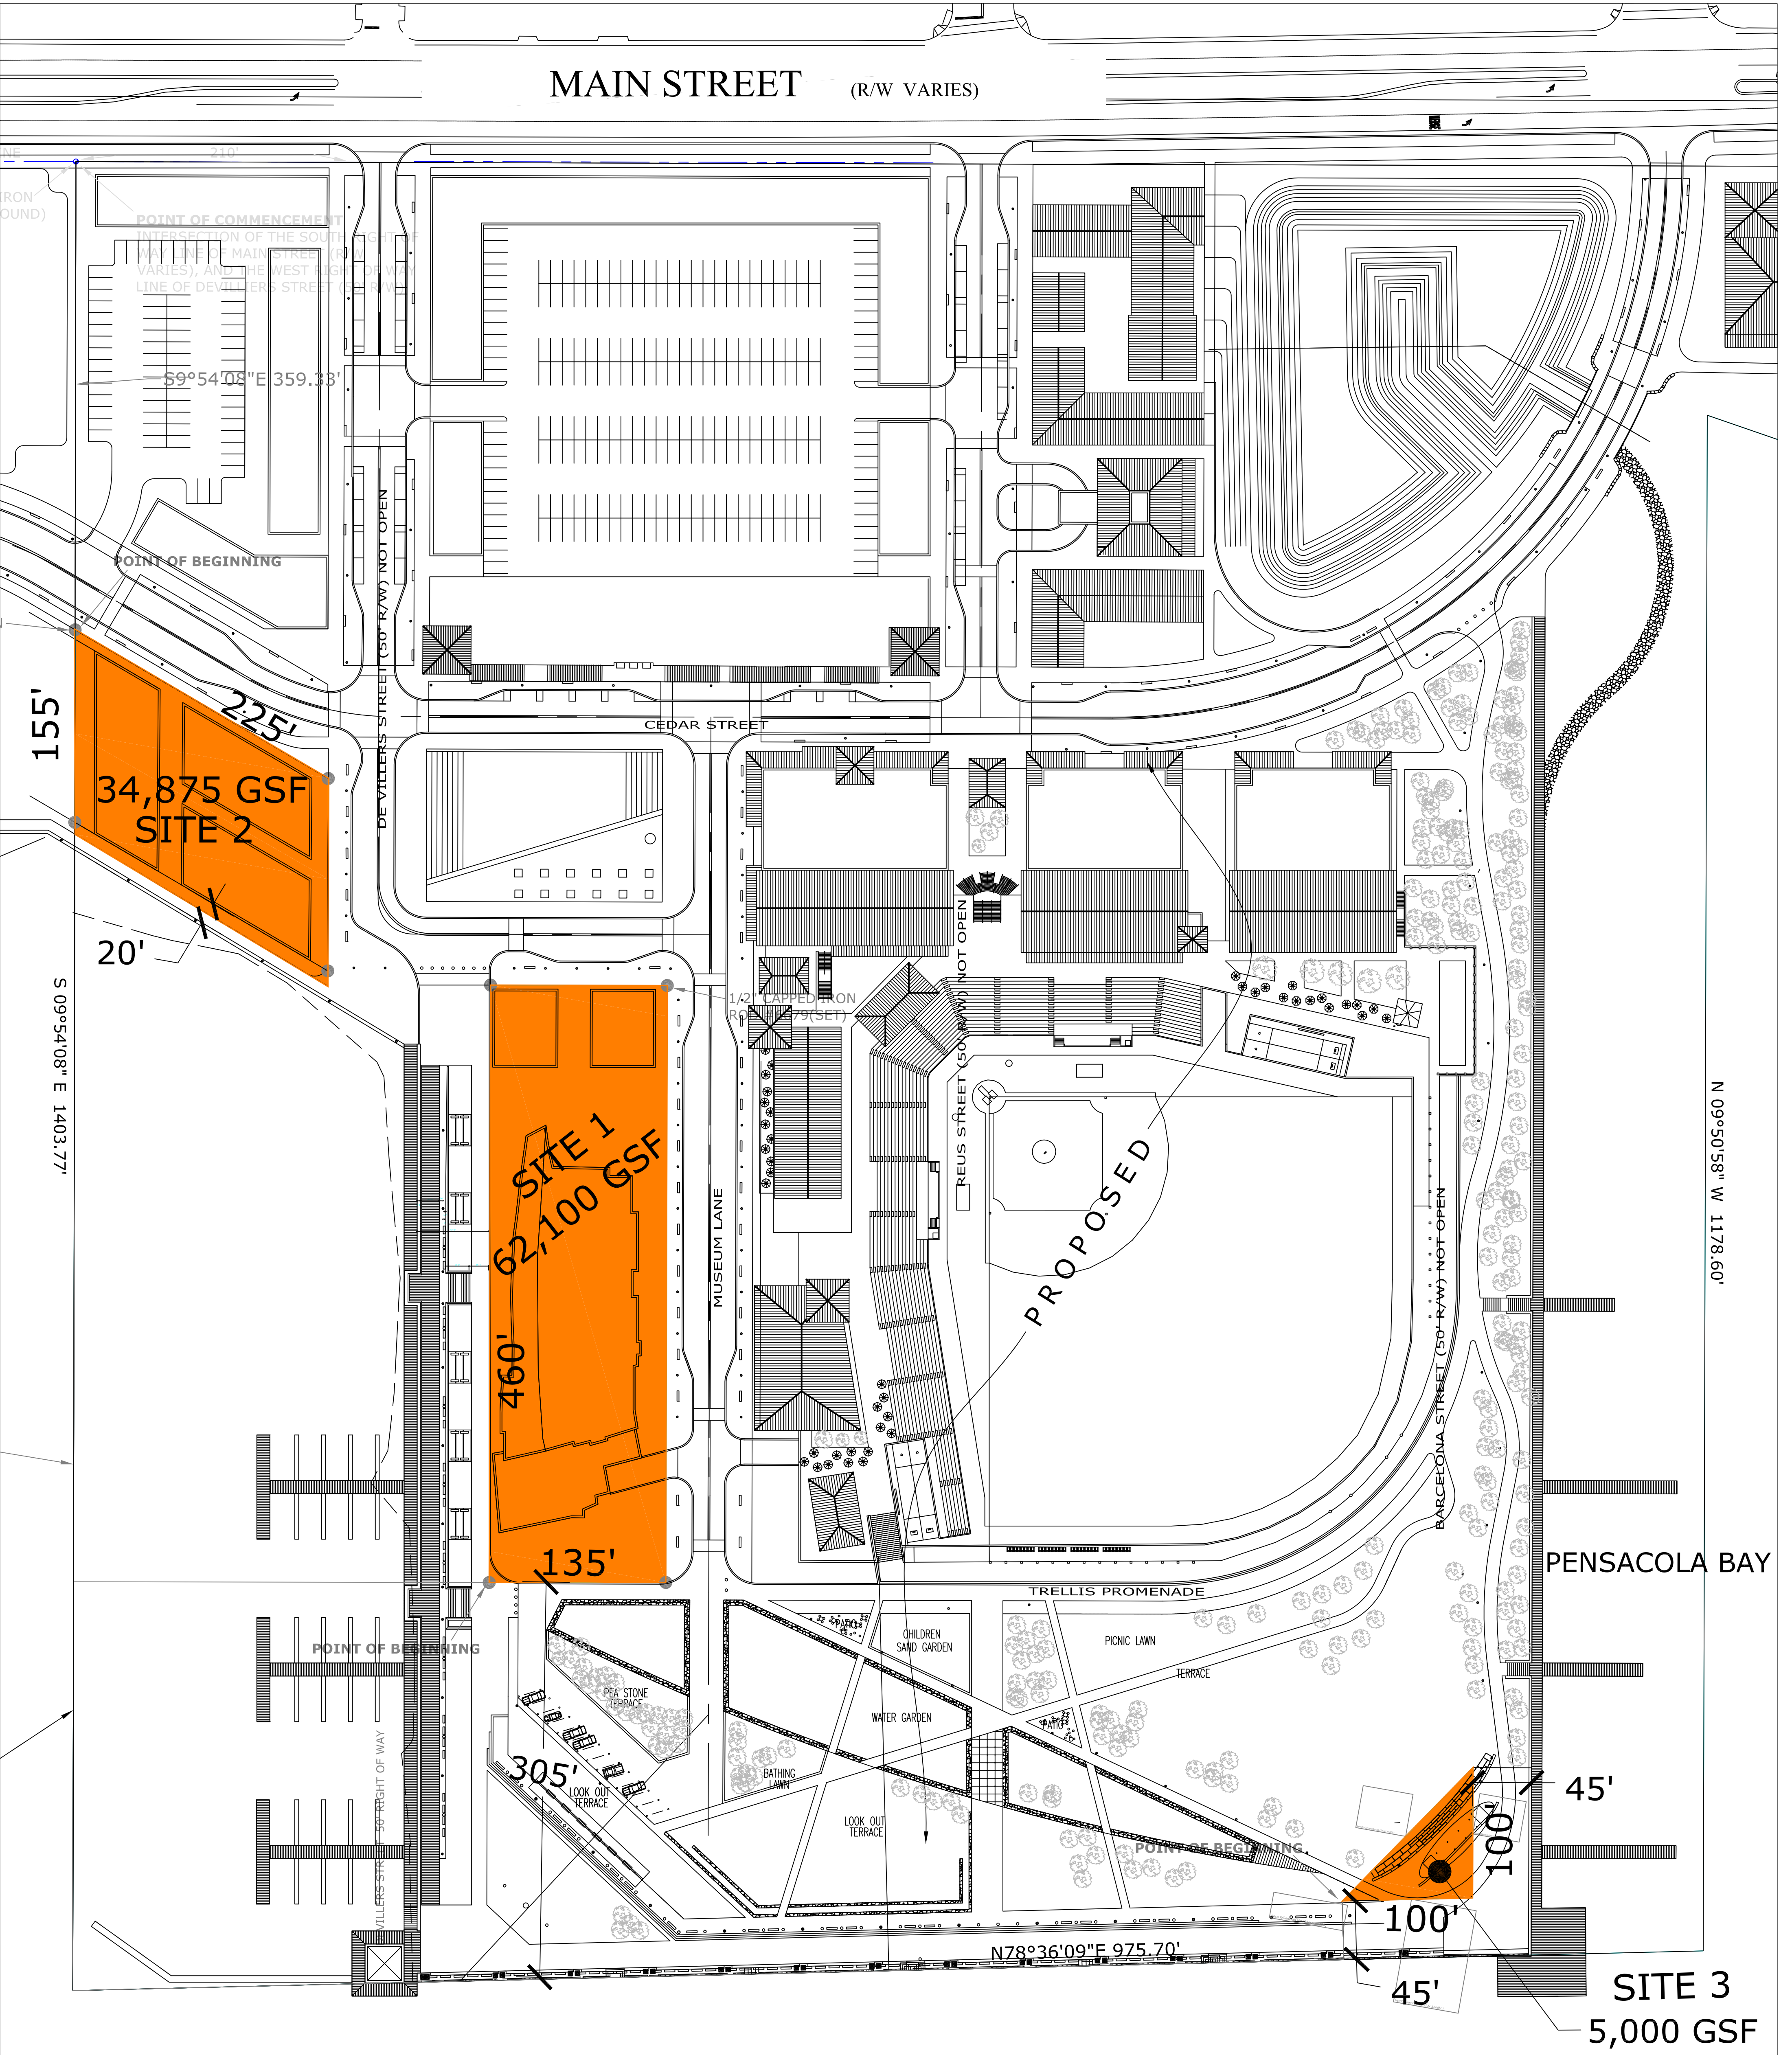

U.W.F. PROPOSED GROUND LEASES

- 62,100 GSF
- 34,875 GSF
- 5,000 GSF

= 2.34 ACRES

 U.W.F. PROPOSED GROUND LEASES

SEPTEMBER 2008
SCALE: 1" = 60'-0"